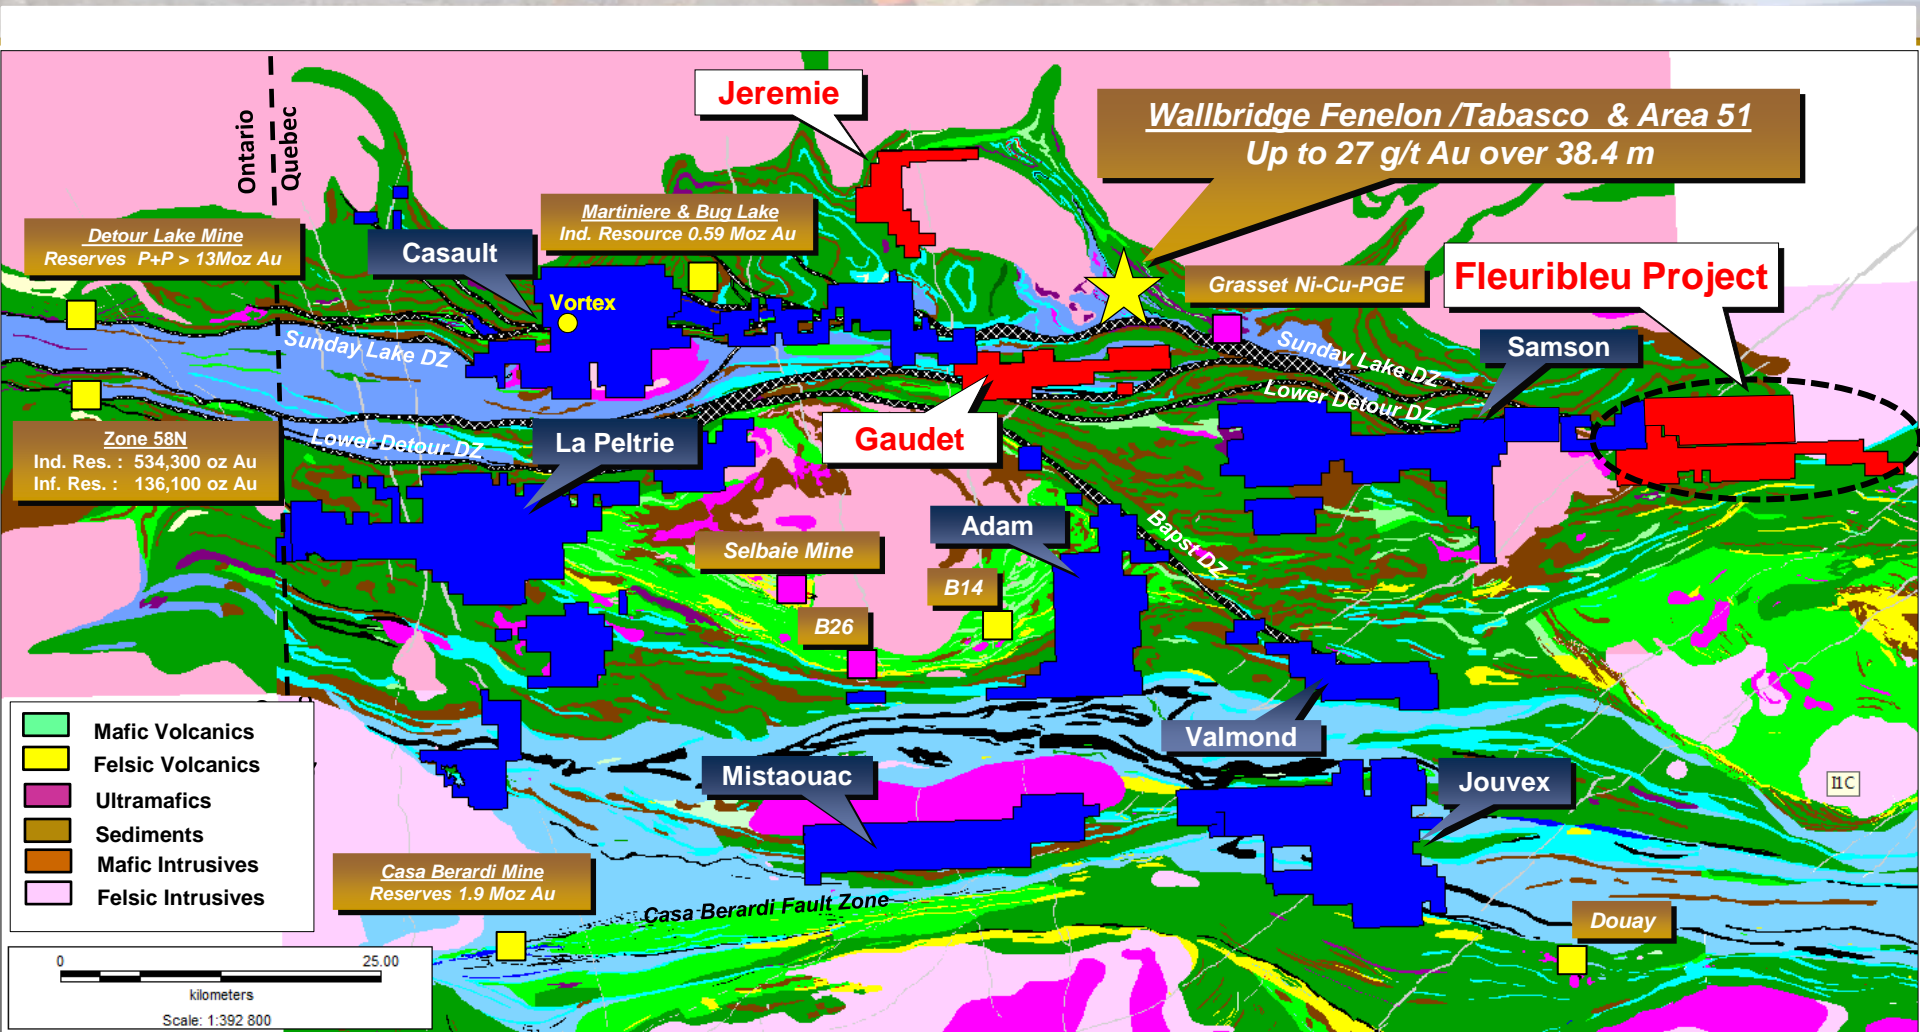

Midland New Acquisitions – Detour Trend

Midland Gold Projects

Midland Nov. 19 Acquisitions – Detour Trend