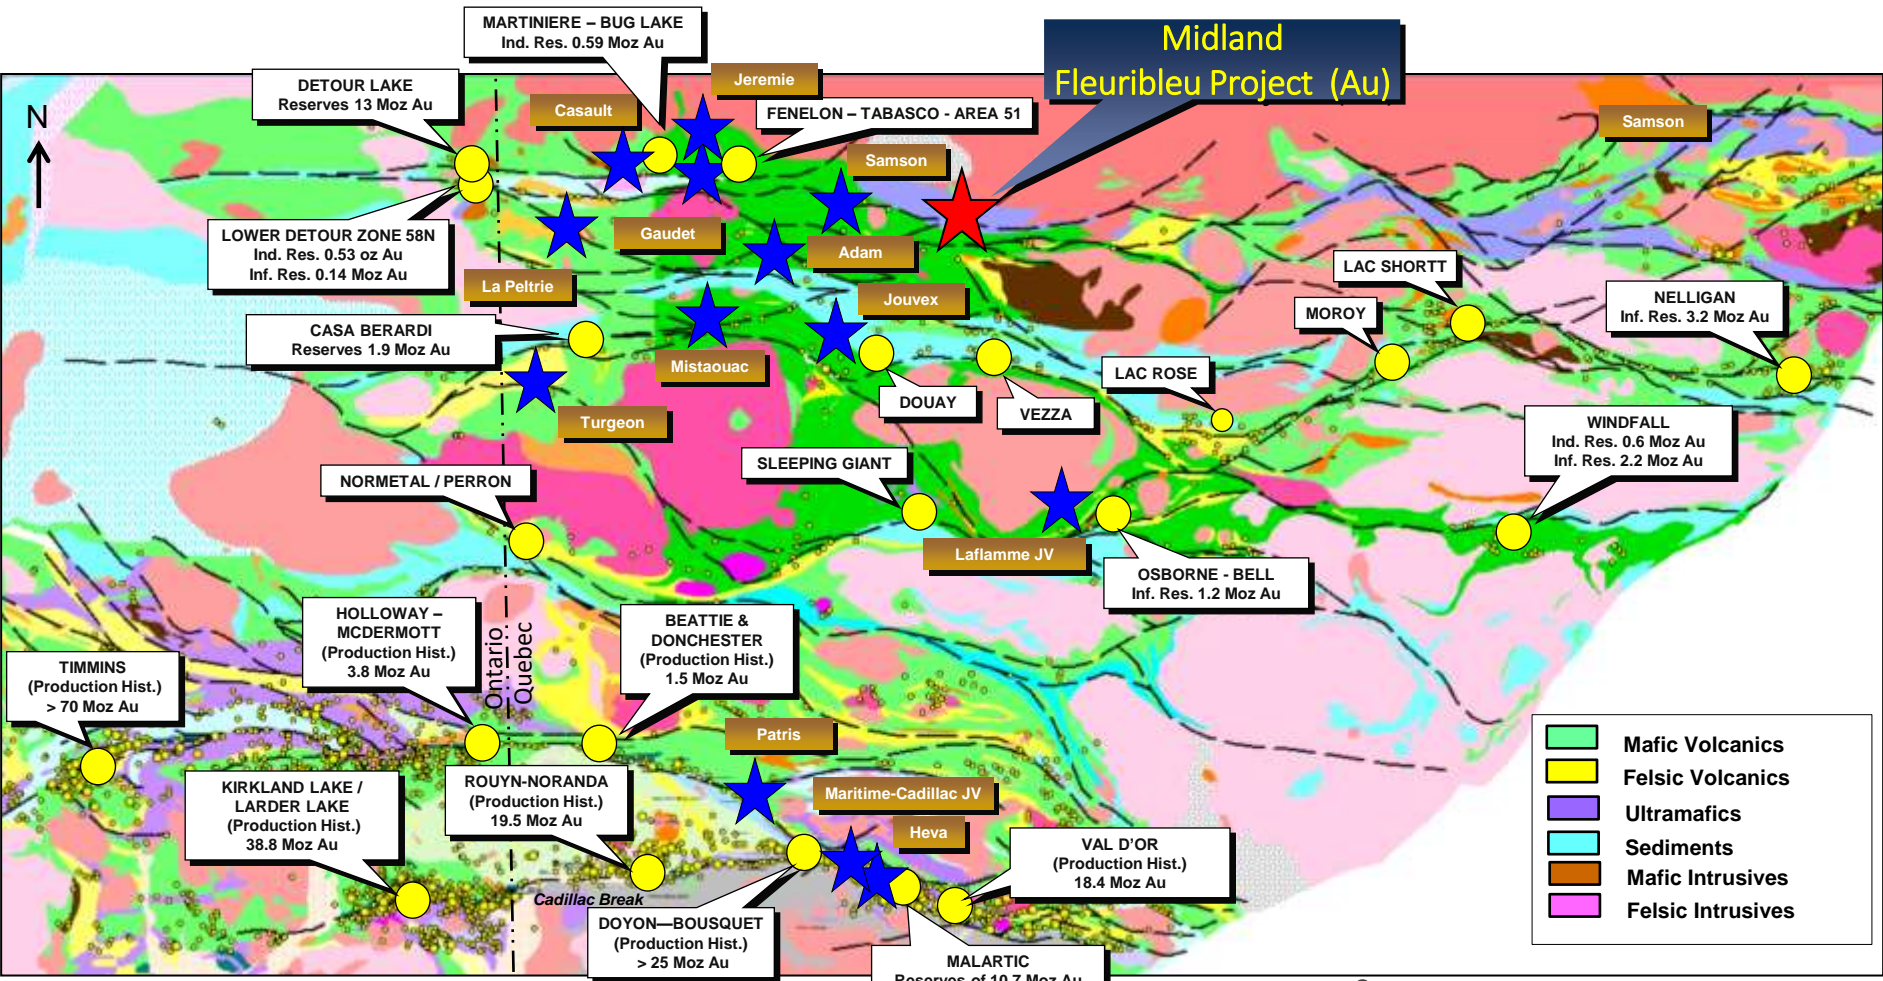

TSX-V:MD

Fleuribleu Au Project

April 2020

Fleuribleu Project Location

Midland Fleuribleu Project (Au)

- Mafic Volcanics
- Felsic Volcanics
- Ultramafics
- Sediments
- Mafic Intrusives
- Felsic Intrusives

0 50 100