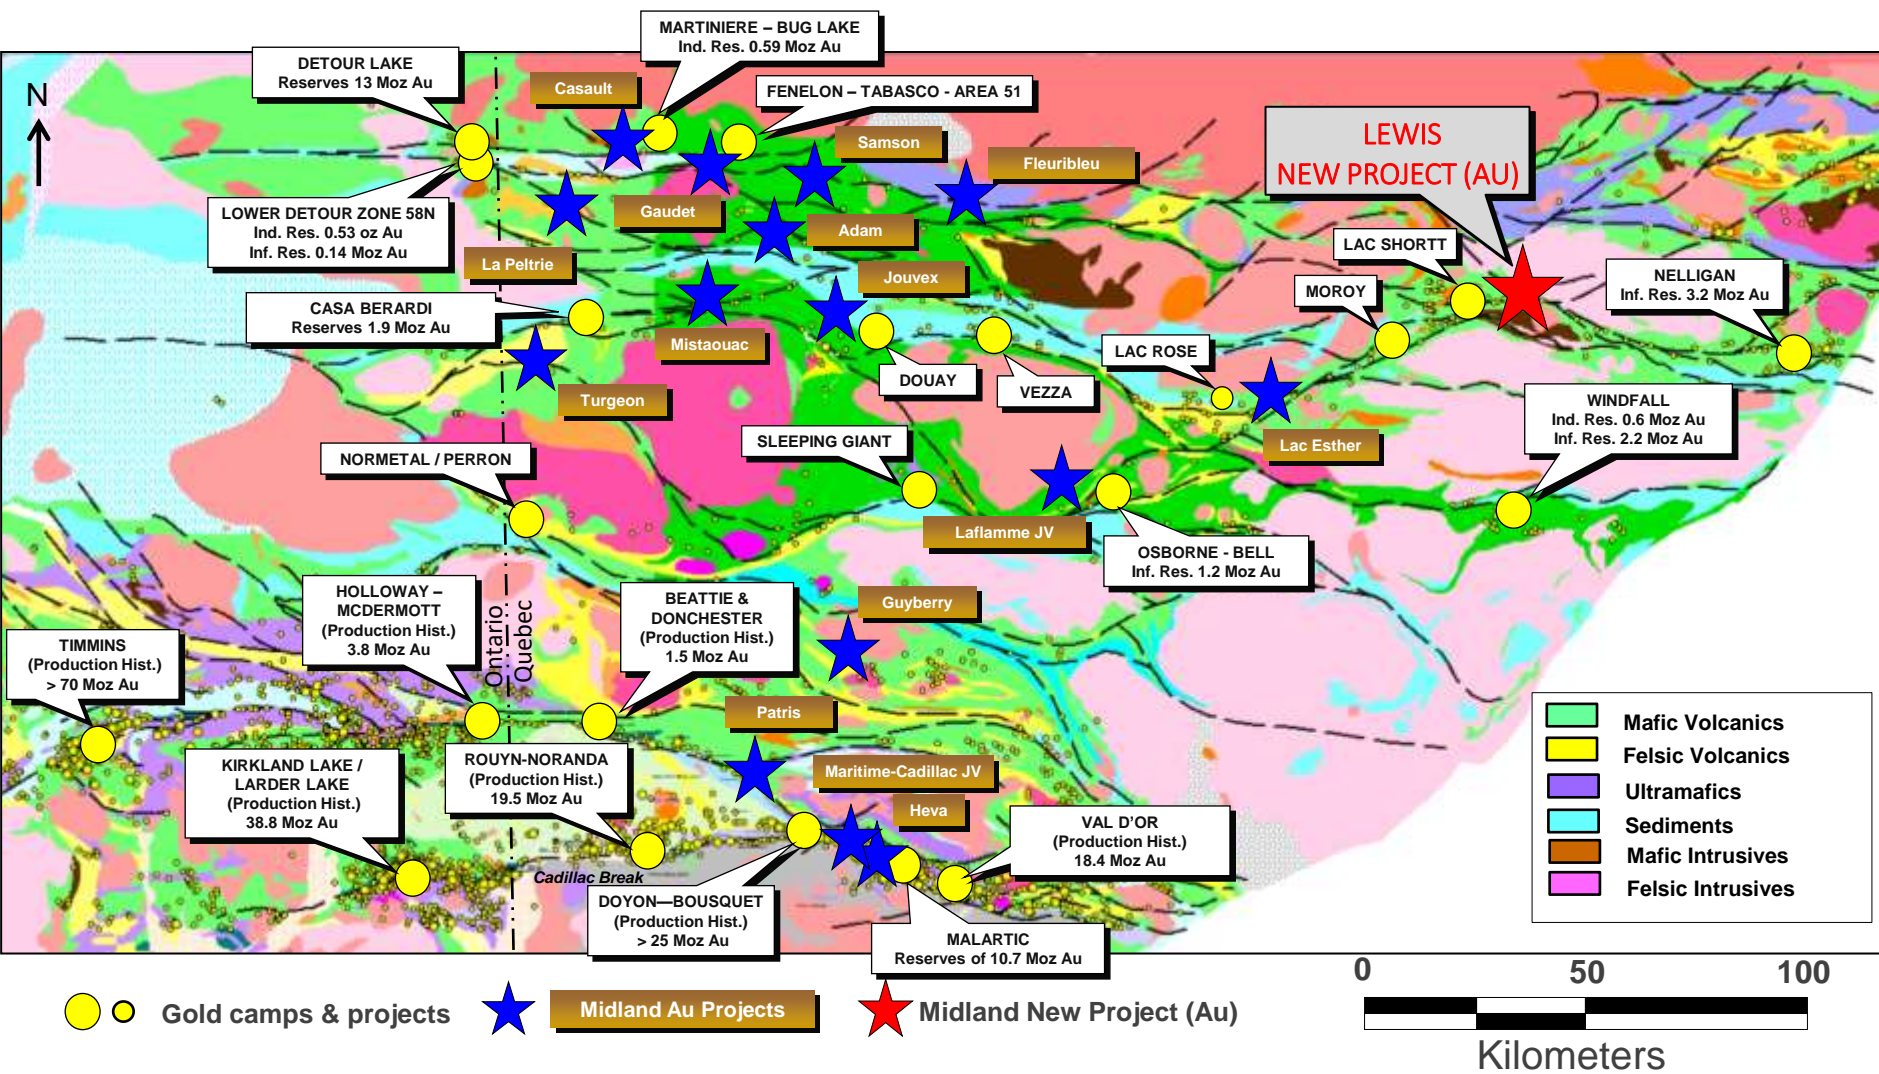

## Lewis Au Project

*April 2020*

# Abitibi Geology – Midland Gold Projects

# Lewis Project Location

● ● ● Zn, Cu, Fe Showings      ● Silver Showings      ■ ● Gold Mines ; Showings

● ● ● Zn, Cu, Fe Showings      ● Silver Showings      ■ ● Gold Mines ; Showings

Mag Tilt Derivative

● ● ● Zn, Cu, Fe Showings      ● Silver Showings      ■ ● Gold Mines ; Showings

Kilometers