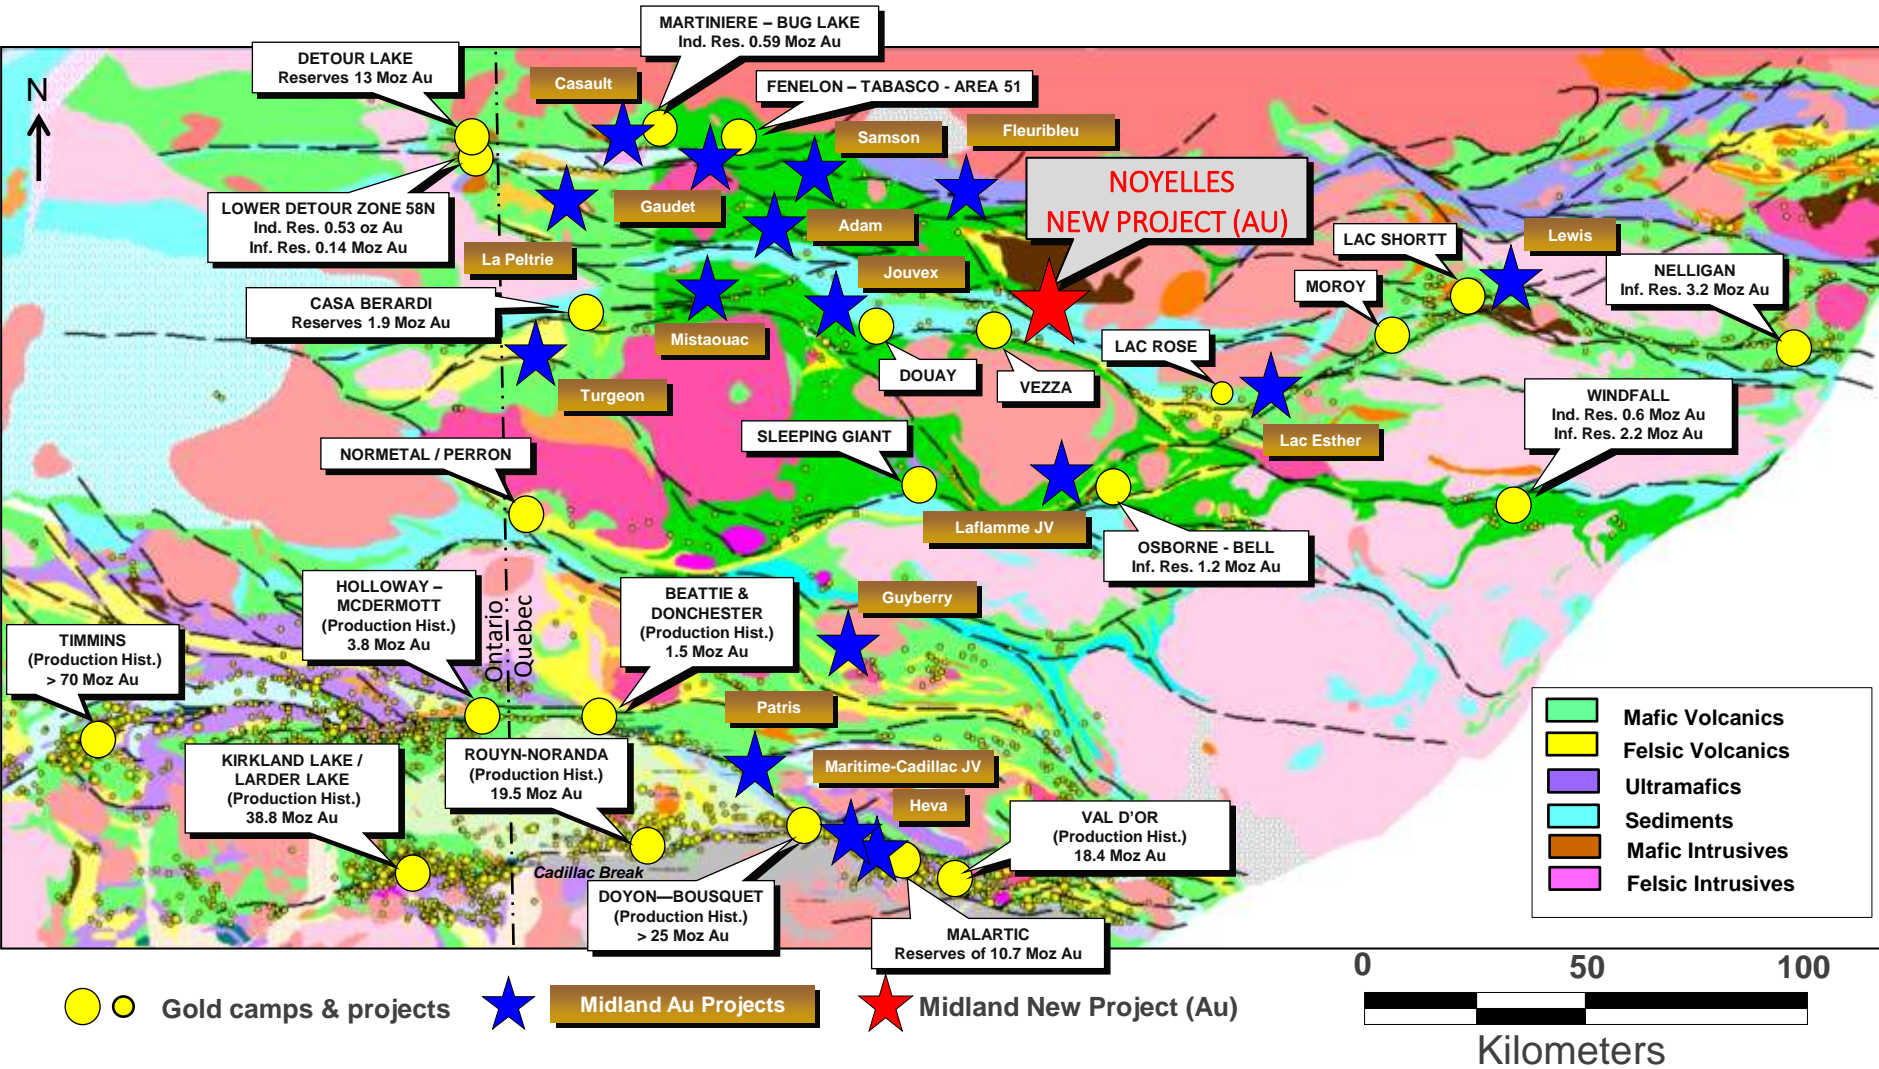

TSX-V:MD

Noyelles Au Project

April 2020

Abitibi Geology – Midland Gold Projects

Noyelles Project Location

● Gold Showings

● Gold Showings

Noyelle Mag Gradient

● Gold Showings